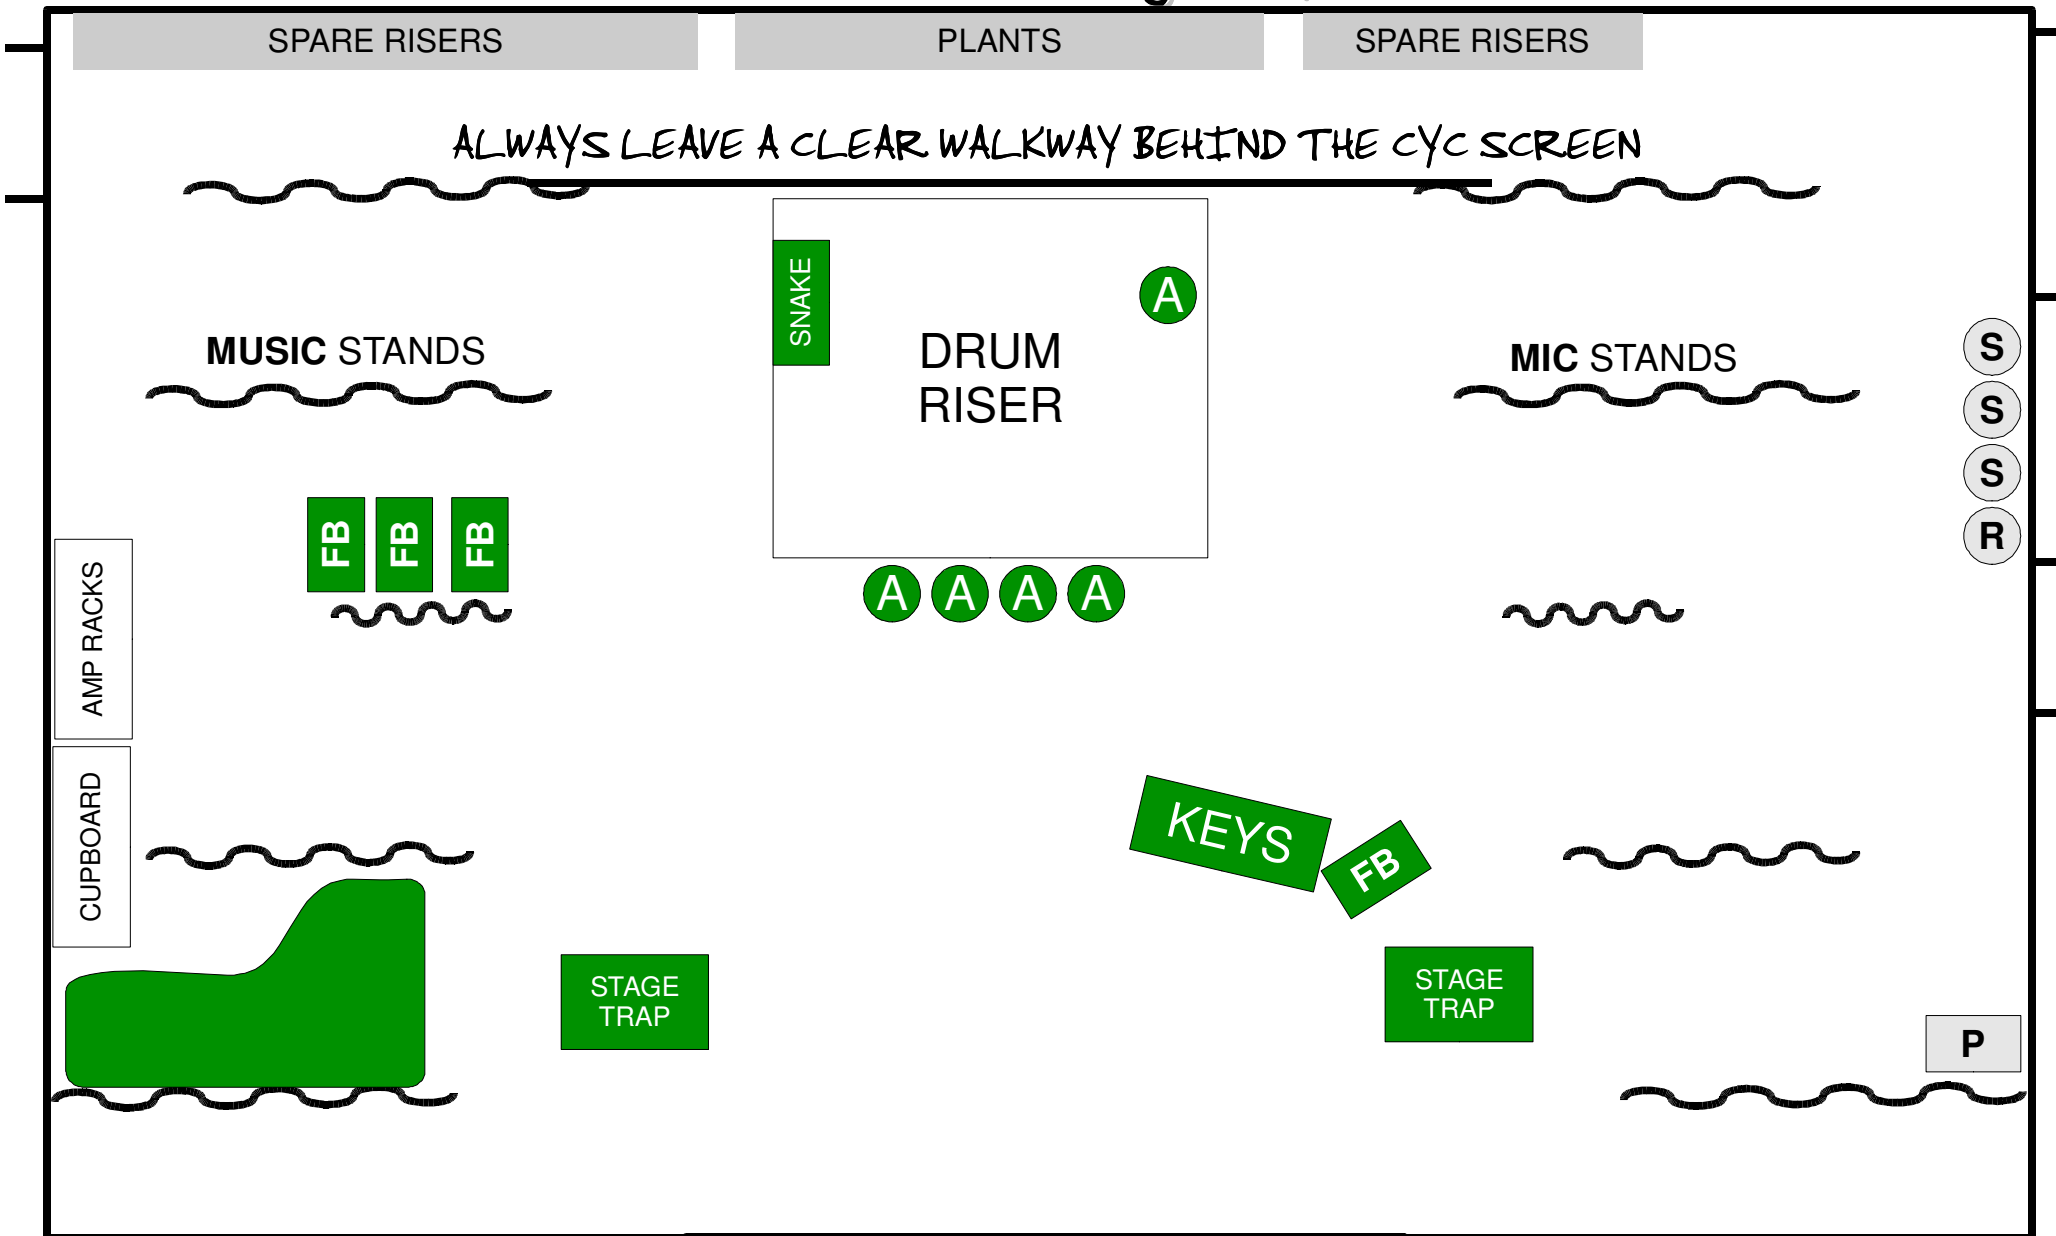

GCC Auditorium Stage Layout

FB FOLDBACK MONITOR
P PULPIT

A AVIOM
S STOOLS
R RUBBISH BIN